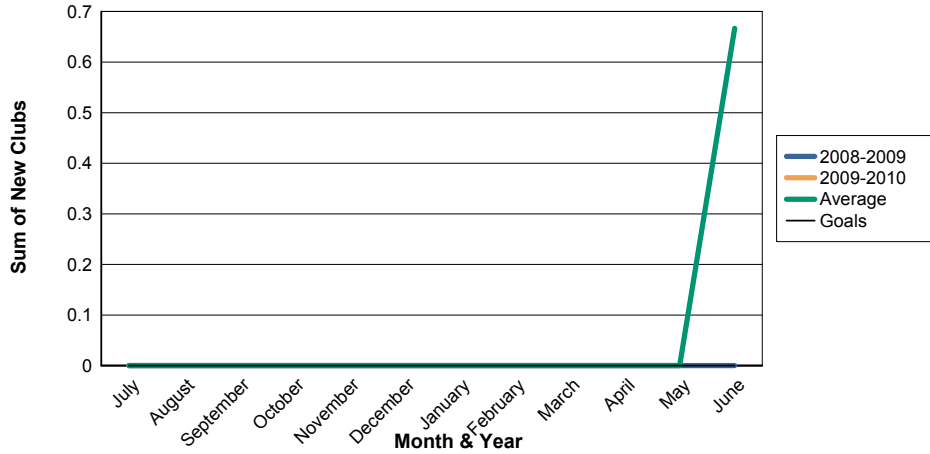

3 Year Comparisons for GMT Constitutional Area 1

By GMT District

As of May 2010

Sum of New Clubs/ Month & Year

For District 25 A

Sum of Dropped Clubs/ Month & Year

For District 25 A

Sum of Net Clubs/ Month & Year