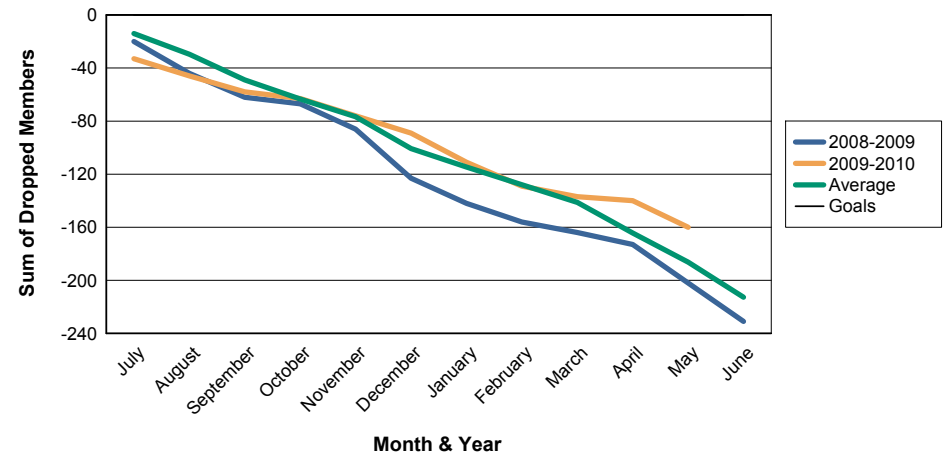

For District 25 A

Sum of Charter Members/ Month & Year

For District 25 A

3 Year Comparisons for GMT Constitutional Area 1

By GMT District

As of May 2010

Sum of New Members/ Month & Year

For District 25 A

Sum of Dropped Members/ Month & Year

For District 25 A

Sum of Net Members/ Month & Year

For District 25 A