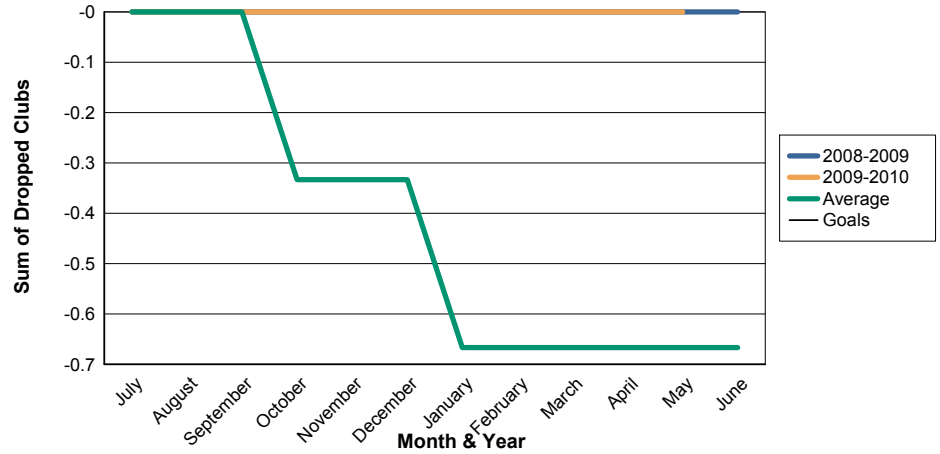

3 Year Comparisons for GMT Constitutional Area 1

By GMT District

As of May 2010

Sum of New Clubs/ Month & Year

For District 25 A

Sum of Dropped Clubs/ Month & Year

For District 25 A

Sum of Net Clubs/ Month & Year