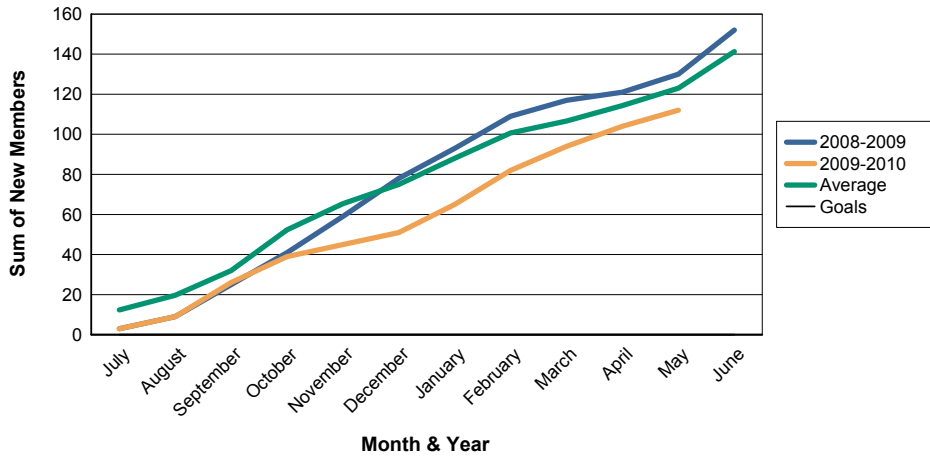

3 Year Comparisons for GMT Constitutional Area 1

By GMT District

As of May 2010

Sum of New Clubs/ Month & Year

For District 25 A

Sum of Dropped Clubs/ Month & Year

For District 25 A

Sum of Net Clubs/ Month & Year

For District 25 A

Sum of Charter Members/ Month & Year

For District 25 A

3 Year Comparisons for GMT Constitutional Area 1

By GMT District

As of May 2010

Sum of New Members/ Month & Year

For District 25 A

Sum of Dropped Members/ Month & Year

For District 25 A

Sum of Net Members/ Month & Year

For District 25 A