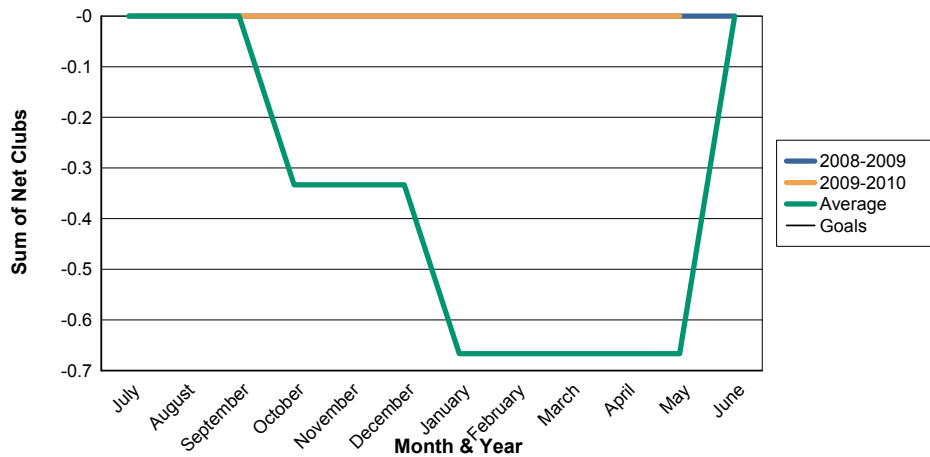

Sum of Net Clubs/ Month & Year

For District 25 A