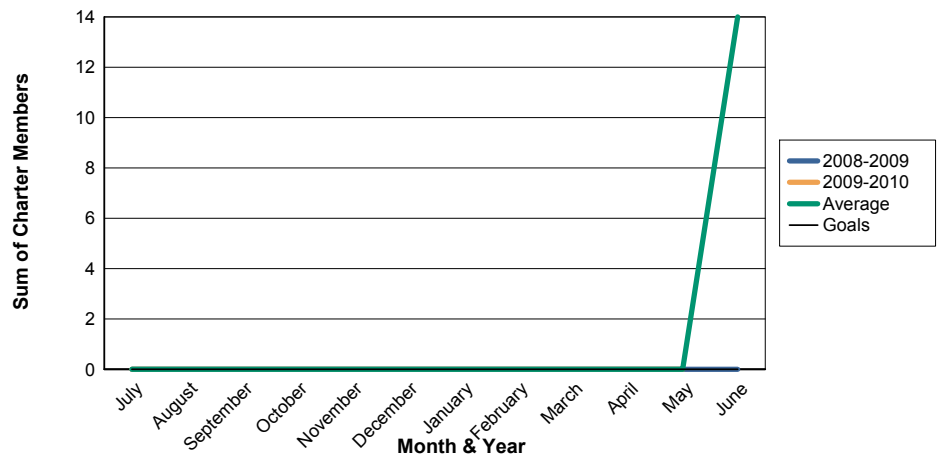

3 Year Comparisons for GMT Constitutional Area 1

By GMT District

As of May 2010

Sum of New Clubs/ Month & Year

For District 25 A

Sum of Dropped Clubs/ Month & Year

For District 25 A

Sum of Net Clubs/ Month & Year

For District 25 A

Sum of Charter Members/ Month & Year

For District 25 A

3 Year Comparisons for GMT Constitutional Area 1

By GMT District

As of May 2010

Sum of New Members/ Month & Year

For District 25 A